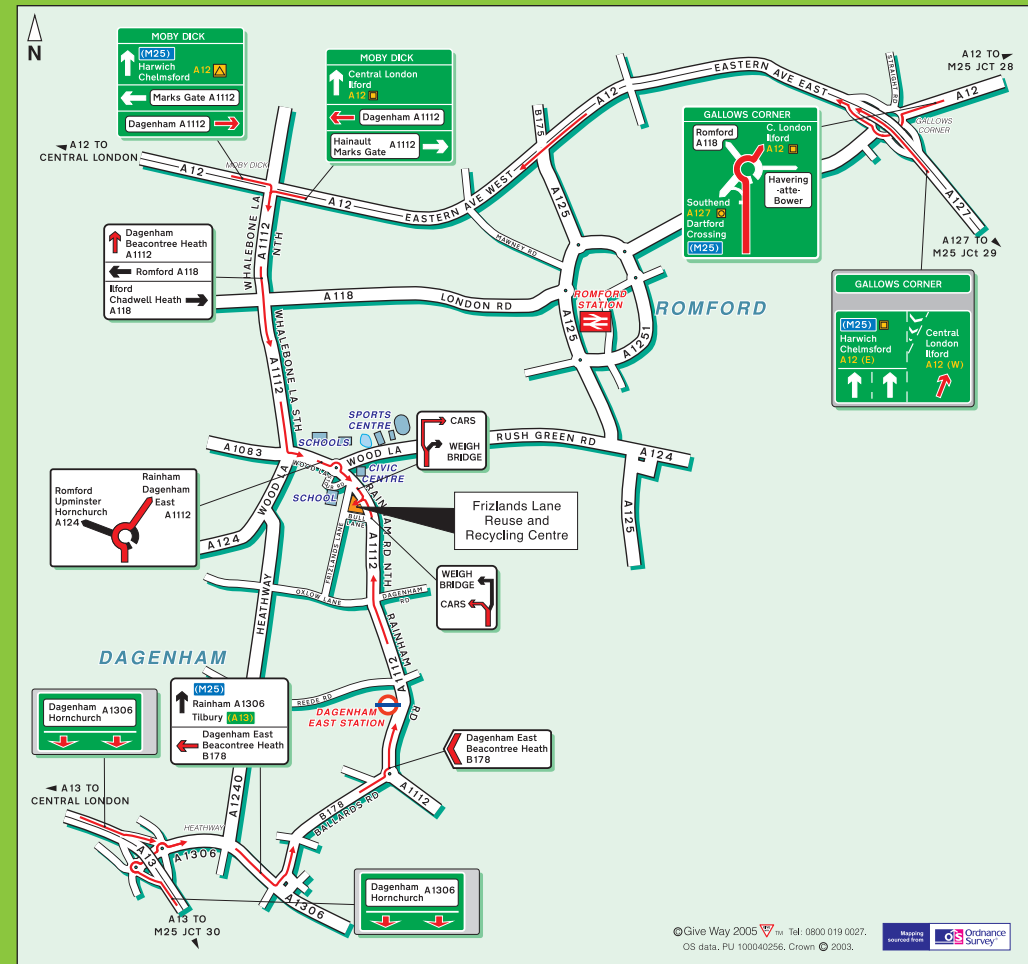

How to find: Frizlands Lane Reuse and Recycling Centre

Address: Frizlands Lane Reuse and Recycling Centre (RRC)
Rainham Road, North Essex RM10 7HX

Contact: Freephone 0800 389 9918

Hours of operation:

7.30 am – 4.30 pm Weekdays
7.30 am – 4.00 pm Saturdays
8.00 am – 4.00 pm Sundays
Trade 8.00 am – 4.00 pm Weekdays
Closed Christmas Day, Boxing Day and New Year's Day

Directions to the Frizlands Lane RRC:

Frizlands Lane RRC is not in Frizlands Lane it is in Rainham Road North. The entrance to Frizlands Lane RRC is on the left (Rainham Road North) and is in close proximity to the London Borough of Barking and Dagenham's Civic Centre.

Layout of the Frizlands Lane RRC

What can be recycled at the Frizlands Lane RRC

- White goods (fridges, freezers, cookers)
- Rubble and waste-building materials
- Cardboard
- Scrap metals
- Wood
- Glass (bottles, jars)
- Plastic bottles
- Cans (aluminium, steel)
- Textiles and shoes
- Newspapers and Paper
- Engine oil
- Car batteries
- General waste
- Green garden rubbish

Stay safe during your visit to the RRC

We hope that you have a safe visit to the RRC site. Please ask our staff for assistance if you need it and follow these safety tips. Please:

- Wear strong shoes and suitable clothing,
- Adhere to the speed limit of 5 miles per hour,
- Take care when walking around the site particularly when carrying loads to avoid tripping.